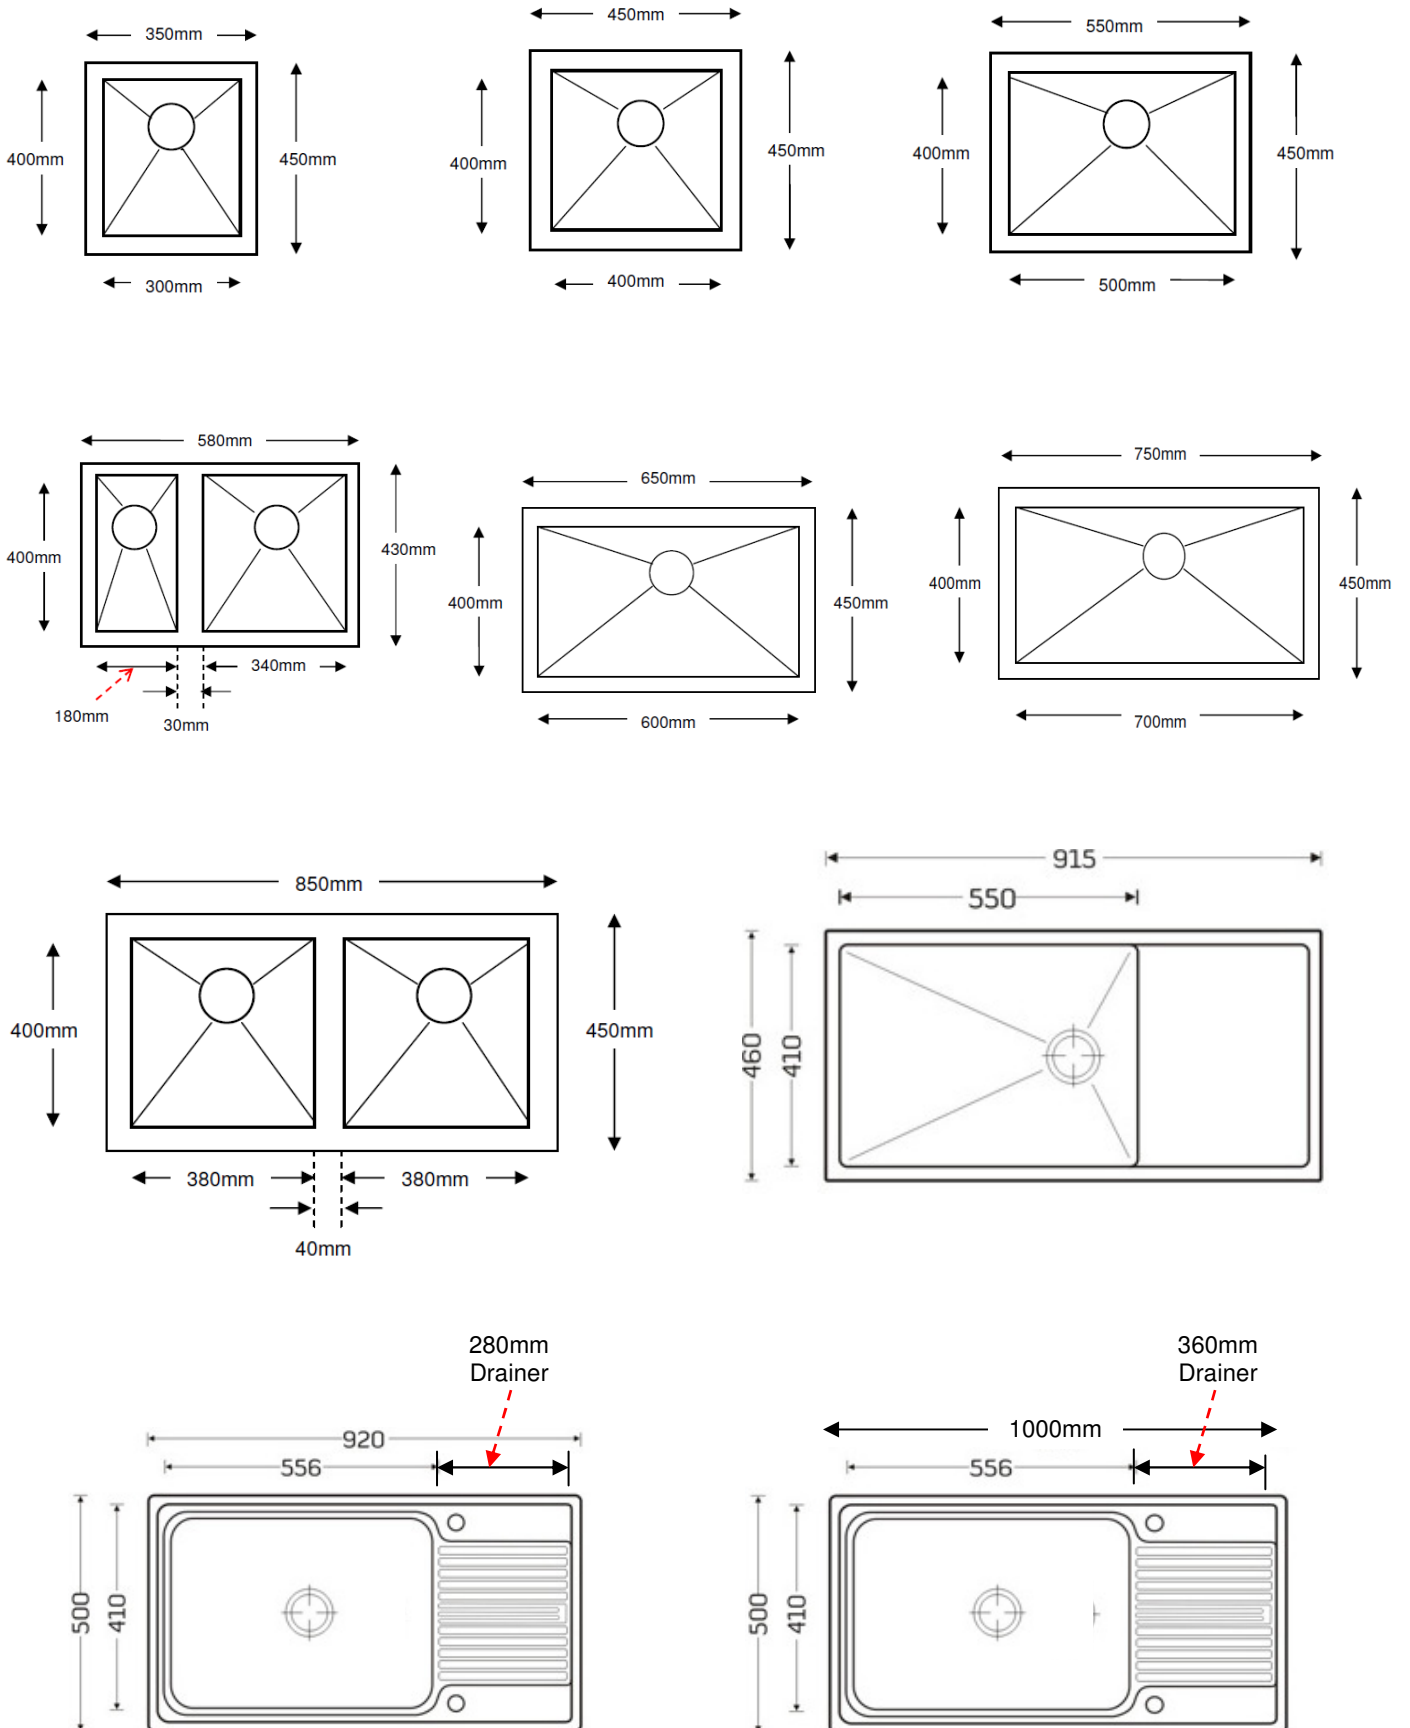

Carysil Vogue #920
920x500x200mm
(*Centre Waste Hole)

Kitchen Sinks

*By Acrysil GmbH of Germany

(Engineered With Rieber German Technology)