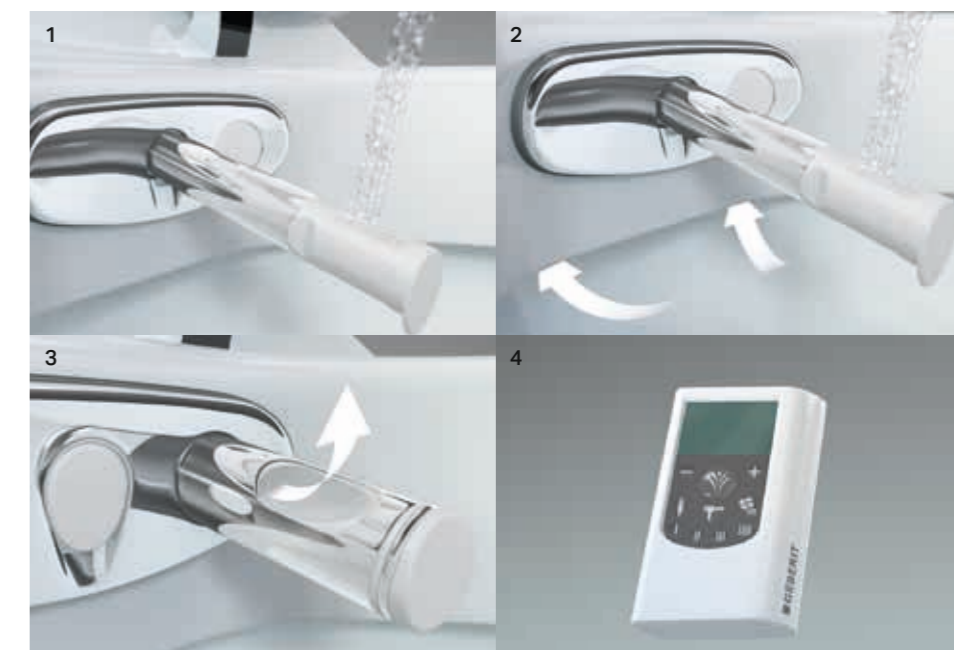

**Elegant and comfortable.
The Geberit AquaClean
complete solutions.**

Geberit AquaClean 8000 and 8000plus combine the function of a toilet with the cleaning capabilities of a bidet. With their elegant design, the WC complete solutions cut a fine figure in any environment. However, the two models also set the highest standards in terms of cleanliness and comfort. The pleasant water spray and the additional pampering functions of the Geberit AquaClean 8000plus provide a unique feeling of freshness and give a noticeable boost to your daily well-being.

Geberit AquaClean 8000

The standard for modern well-being.

Geberit AquaClean 8000 washes you clean with a full yet smooth water spray at body temperature. Its intensity can be individually adjusted. An oscillating spray ensures a particularly thorough clean, and the nozzle cleans itself automatically after each use. The high-quality dirt-repellent ceramic surface allows for quick and easy cleaning.

Geberit AquaClean 8000plus

The deluxe pampering programme.