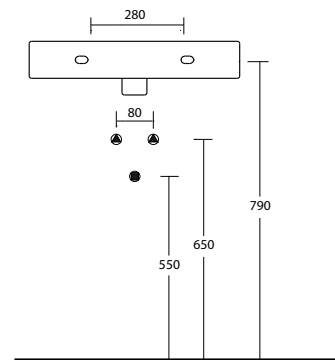

aliseo

170

Art. VAMSP

Wc monoblocco 66x34,5xh42 con scarico P trasformabile a S tramite curva tecnica in plastica

Wc monoblock 66x34,5xh42 with P waste transformable to an S waste through a technical curve in plastic

Art. LA65

Lavabo 65x50 - rubinetteria monoforo installazione sospesa e appoggio
Washbasin 65x50 - one taphole wall hung

Art. CA

Colonna 14x15,5xh72 adattabile su tutta la serie dei lavabi Aliseo
Column 14x15,5xh72

aliseo

171

Art. SCA

Semicolonna 35,5x26xh34 adattabile su tutta la serie dei lavabi Aliseo
Semicolumn 35,5x26xh34