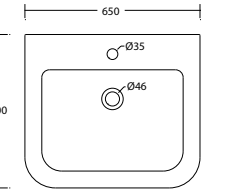

Art. VGMSP

Wc monoblocco 68x35xh42 con scarico P trasformabile a S tramite curva tecnica in plastica
Wc monoblock 68x35xh42 with P waste transformable to an S waste through a technical curve in plastic