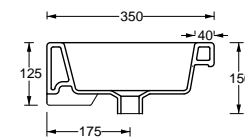

LS100 cm 35x100x13 Kg 18,5

LS80 cm 35x80x13 Kg 14,5

Small

LS60 cm 35x60x13 Kg 11

LS40 cm 35x40x13 Kg 8

LD100 cm 45X100X14 Kg 23

LD80 cm 45X80X14 Kg 19

Art. DS79
 Piatto doccia 72x90xh5,5
 Shower tray 72x90xh5,5