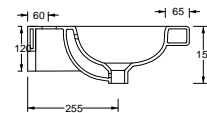

LA60 cm 45x60x15 Kg 16