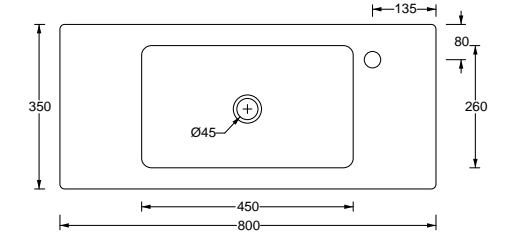

LS100 cm 35x100x13 Kg 18,5

LS80 cm 35x80x13 Kg 14,5

Small

LS60 cm 35x60x13 Kg 11

LS40 cm 35x40x13 Kg 8

LD100 cm 45X100X14 Kg 23

LD80 cm 45X80X14 Kg 19

Art. DS79
 Piatto doccia 72x90xh5,5
 Shower tray 72x90xh5,5