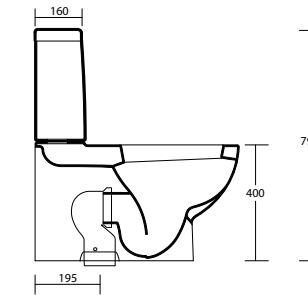

Art. VSSP

Wc 50x37,5xh40 con scarico P trasformabile a S tramite curva tecnica in plastica
Wc 50x37,5xh40 with P waste transformable to an S waste through a technical curve in plastic

174

Art. VISN

Wc 50x37,5 sospeso
Wall mounted Wc 50x37,5