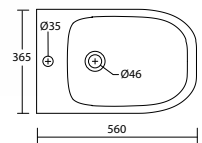

Art. VAMN

Wc monoblocco 72x36,5xh43 con scarico P trasformabile a S tramite curva tecnica in plastica
Wc monoblock 72x36,5xh43 with P waste transformable to an S waste through a technical curve in plastic

164