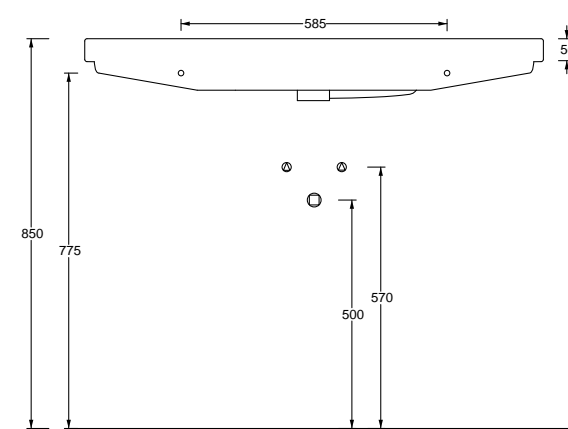

LA60 cm 45x60x15 Kg 16

Yes

LY120 cm 40x120x14 Kg 25

LY100 cm 40x100x14 Kg 22

Yes

LY80 cm 40x80x14 Kg 17

LY60 cm 40x60x14 Kg 13

Small

LS100 cm 35x100x13 Kg 18,5

LS80 cm 35x80x13 Kg 14,5

Small

LS60 cm 35x60x13 Kg 11

LS40 cm 35x40x13 Kg 8

LD100 cm 45X100X14 Kg 23

LD80 cm 45X80X14 Kg 19

Art. DS79
 Piatto doccia 72x90xh5,5
 Shower tray 72x90xh5,5