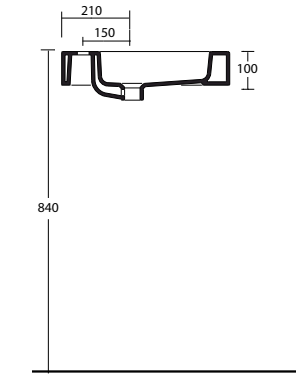

aliseo

170

Art. VAMSP

Wc monoblocco 66x34,5xh42 con scarico P trasformabile a S tramite curva tecnica in plastica

Wc monoblock 66x34,5xh42 with P waste transformable to an S waste through a technical curve in plastic

Art. LA65

Lavabo 65x50 - rubinetteria monoforo installazione sospesa e appoggio
Washbasin 65x50 - one taphole wall hung

Art. CA

Colonna 14x15,5xh72 adattabile su tutta la serie dei lavabi Aliseo
Column 14x15,5xh72

aliseo

171

Art. SCA

Semicolonna 35,5x26xh34 adattabile su tutta la serie dei lavabi Aliseo
Semicolumn 35,5x26xh34