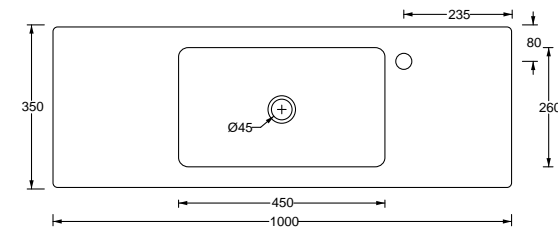

LS100 cm 35x100x13 Kg 18,5

LS80 cm 35x80x13 Kg 14,5

Small

LS60 cm 35x60x13 Kg 11

LS40 cm 35x40x13 Kg 8

LD100 cm 45X100X14 Kg 23

LD80 cm 45X80X14 Kg 19

Art. DS79
 Piatto doccia 72x90xh5,5
 Shower tray 72x90xh5,5