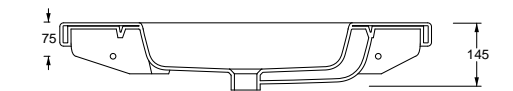

LS100 cm 35x100x13 Kg 18,5

LS80 cm 35x80x13 Kg 14,5

Small

LS60 cm 35x60x13 Kg 11

LS40 cm 35x40x13 Kg 8

LD100 cm 45X100X14 Kg 23

LD80 cm 45X80X14 Kg 19

Art. DS79
 Piatto doccia 72x90xh5,5
 Shower tray 72x90xh5,5