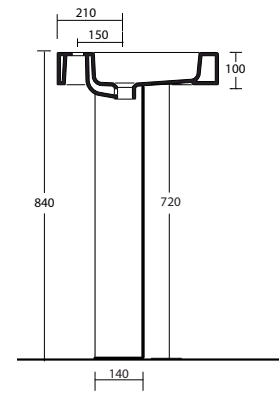

Art. CA

Colonna 14x15,5xh72 adattabile su tutta la serie dei lavabi Aliseo
Column 14x15,5xh72