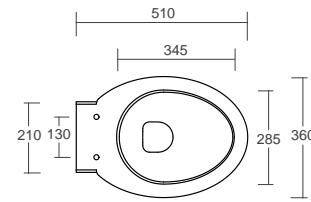

Art. VISP

Wc 51x36x42 con scarico P trasformabile a S tramite curva tecnica in plastica
Wc 51x36x42 with P waste transformable to an S waste through a technical curve in plastic

176