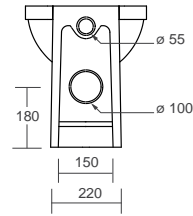

Art. VISP

Wc 51x36x42 con scarico P trasformabile a S tramite curva tecnica in plastica
Wc 51x36x42 with P waste transformable to an S waste through a technical curve in plastic

176