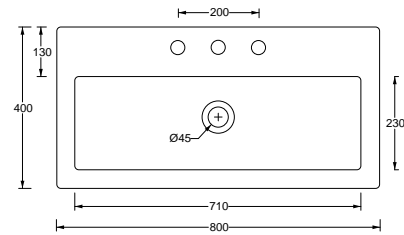

LY60 cm 40x60x14 Kg 13