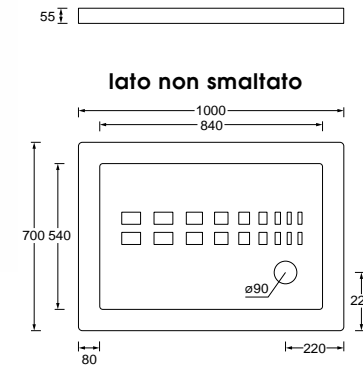

piatti doccia

Art. DS710
Piatto doccia 70x100xh5,5
Shower tray 70x100xh5,5