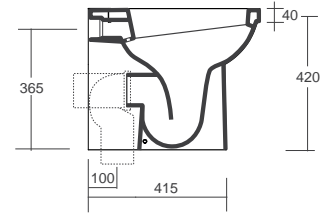

Art. VISP

Wc 51x36x42 con scarico P trasformabile a S tramite curva tecnica in plastica
Wc 51x36x42 with P waste transformable to an S waste through a technical curve in plastic

176