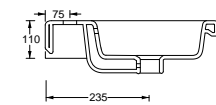

LY100 cm 40x100x14 Kg 22