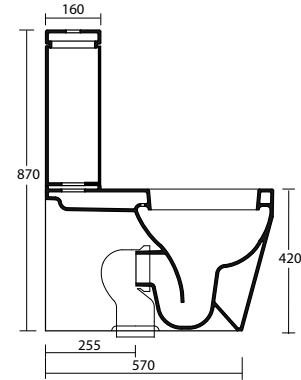

aliseo

170

Art. VAMSP

Wc monoblocco 66x34,5xh42 con scarico P trasformabile a S tramite curva tecnica in plastica

Wc monoblock 66x34,5xh42 with P waste transformable to an S waste through a technical curve in plastic