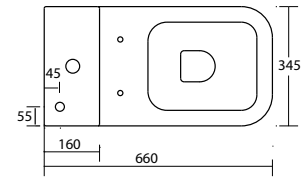

aliseo

170

Art. VAMSP

Wc monoblocco 66x34,5xh42 con scarico P trasformabile a S tramite curva tecnica in plastica

Wc monoblock 66x34,5xh42 with P waste transformable to an S waste through a technical curve in plastic