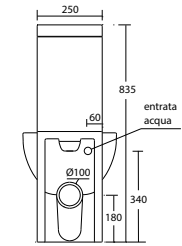

172

Art. BB

Bidet monoforo 51x36xh42
Bidet 51x36xh42 single taphole

Art. VBMSP

Wc monoblocco 65x36xh83 con scarico P trasformabile a S tramite curva tecnica in plastica
Wc monoblock 65x36xh83 with P waste transformable to an S waste through a technical curve in plastic