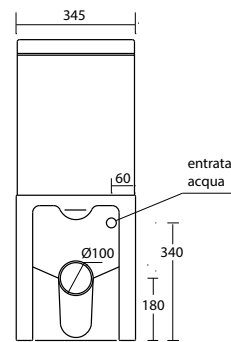

aliseo

170

Art. VAMSP

Wc monoblocco 66x34,5xh42 con scarico P trasformabile a S tramite curva tecnica in plastica

Wc monoblock 66x34,5xh42 with P waste transformable to an S waste through a technical curve in plastic