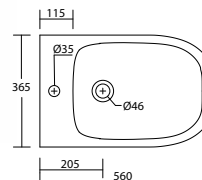

Art. BAMIS

Bidet monoforo 56x36,5xh50
Bidet 56x36,5xh50 single taphole