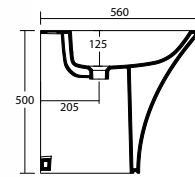

Art. VAMN

Wc monoblocco 72x36,5xh43 con scarico P trasformabile a S tramite curva tecnica in plastica
Wc monoblock 72x36,5xh43 with P waste transformable to an S waste through a technical curve in plastic

164