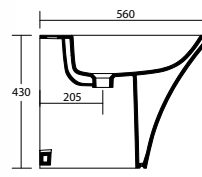

Art. BAMIS

Bidet monoforo 56x36,5xh50
Bidet 56x36,5xh50 single taphole