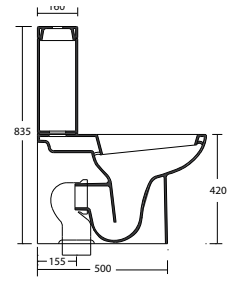

172

Art. BB

Bidet monoforo 51x36xh42
Bidet 51x36xh42 single taphole

Art. VBMSP

Wc monoblocco 65x36xh83 con scarico P trasformabile a S tramite curva tecnica in plastica
Wc monoblock 65x36xh83 with P waste transformable to an S waste through a technical curve in plastic