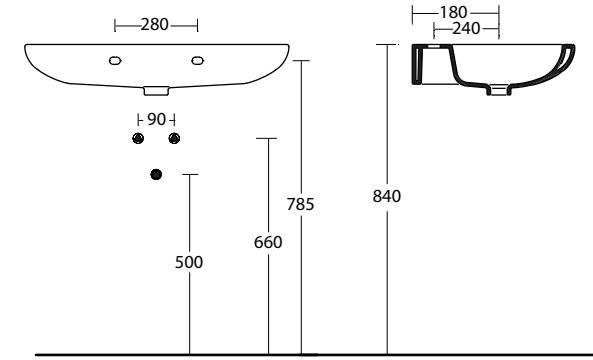

Bianca

Art. VBSP

Wc 55x36xh42 con scarico P trasformabile a S tramite curva tecnica in plastica
Wc 55x36xh42 with P waste transformable to an S waste through a technical curve in plastic

172

Art. BB

Bidet monoforo 51x36xh42
Bidet 51x36xh42 single taphole

Art. VBMSP

Wc monoblocco 65x36xh83 con scarico P trasformabile a S tramite curva tecnica in plastica
Wc monoblock 65x36xh83 with P waste transformable to an S waste through a technical curve in plastic

Art. LB 60

Lavabo 60x45 - rubinetteria monoforo installazione sospesa o su colonna
Washbasin 63x50 - one taphole wall hung or pedestal

Art. LB 75

Lavabo 75x45 - rubinetteria monoforo installazione sospesa o su colonna
Washbasin 75x50 - one taphole wall hung or pedestal

Art. CA

Colonna 14x15,5xh72 adattabile su tutta la serie dei lavabi Aliseo
Column 14x15,5xh72

Art. SCA

Semicolonna 35,5x26xh34 adattabile su tutta la serie dei lavabi Aliseo
Semicolumn 35,5x26xh34

173