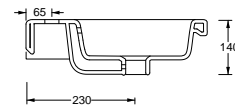

LY60 cm 40x60x14 Kg 13