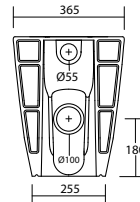

Art. VASPN

Wc 56x36,5xh43 con scarico P trasformabile a S tramite curva tecnica in plastica
Wc 56x36,5xh43 with P waste transformable to an S waste through a technical curve in plastic