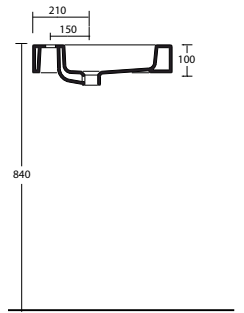

Art. VGMSP

Wc monoblocco 68x35xh42 con scarico P trasformabile a S tramite curva tecnica in plastica
Wc monoblock 68x35xh42 with P waste transformable to an S waste through a technical curve in plastic