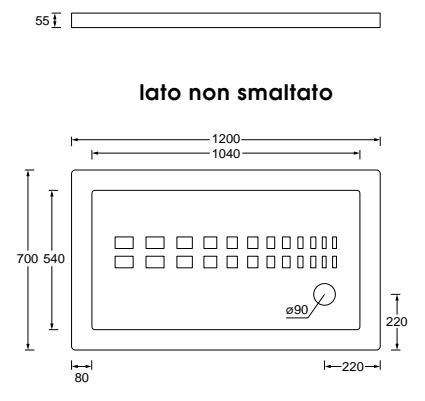

Art. DS712
Piatto doccia 70x120xh5,5
Shower tray 70x120xh5,5