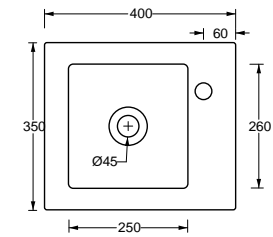

LS100 cm 35x100x13 Kg 18,5

LS80 cm 35x80x13 Kg 14,5

Small

LS60 cm 35x60x13 Kg 11

LS40 cm 35x40x13 Kg 8

LD100 cm 45X100X14 Kg 23

LD80 cm 45X80X14 Kg 19

Art. DS79
 Piatto doccia 72x90xh5,5
 Shower tray 72x90xh5,5