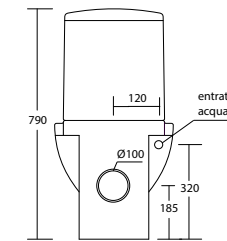

Art. VSSP

Wc 50x37,5xh40 con scarico P trasformabile a S tramite curva tecnica in plastica
Wc 50x37,5xh40 with P waste transformable to an S waste through a technical curve in plastic

174

Art. VISN

Wc 50x37,5 sospeso
Wall mounted Wc 50x37,5