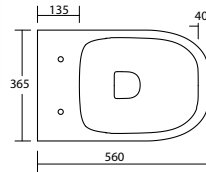

Art. VASPN

Wc 56x36,5xh43 con scarico P trasformabile a S tramite curva tecnica in plastica
Wc 56x36,5xh43 with P waste transformable to an S waste through a technical curve in plastic