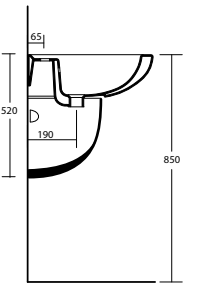

soft

Art. VSSP

Wc 50x37,5xh40 con scarico P trasformabile a S tramite curva tecnica in plastica
Wc 50x37,5xh40 with P waste transformable to an S waste through a technical curve in plastic

174

Art. VISN

Wc 50x37,5 sospeso
Wall mounted Wc 50x37,5

Art. VSMSP

Wc monoblocco 65x37,5xh79 con scarico P trasformabile a S tramite curva tecnica in plastica
Wc monoblock 65x37,5xh79 with P waste transformable to an S waste through a technical curve in plastic

Art. BISN

Bidet 50x37,5 sospeso
Wall mounted Bidet 50x37,5

Art. BS

Bidet monoforo 50x37,5xh40
Bidet 50x37,5xh40 single taphole

soft

Art. LS

Lavabo 61x49 - rubinetteria monoforo installazione sospesa
Washbasin 61x49 - one taphole wall hung

175

Art. SCS

Semicolonna 35,5x26xh34 adattabile su tutta la serie dei lavabi Soft
Semicolumn 35,5x26xh34