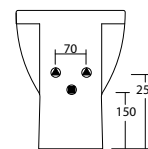

Art. BS

Bidet monoforo 50x37,5xh40
Bidet 50x37,5xh40 single taphole