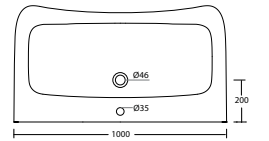

amica

h43

Art. VAMISP

Wc 56x36,5xh50 con scarico P trasformabile a S tramite curva tecnica in plastica
Wc 56x36,5xh50 with P waste transformable to an S waste through a technical curve in plastic

Art. VASPN

Wc 56x36,5xh43 con scarico P trasformabile a S tramite curva tecnica in plastica
Wc 56x36,5xh43 with P waste transformable to an S waste through a technical curve in plastic

Art. VAMIS

Wc 56x36,5 sospeso
Wall hung Wc 56x36,5

necessario fissaggio Art. FVBS
required fixing Art. FVBS

h43

Art. VAMN

Wc monoblocco 72x36,5xh43 con scarico P trasformabile a S tramite curva tecnica in plastica
Wc monoblock 72x36,5xh43 with P waste transformable to an S waste through a technical curve in plastic

164

Art. BAMIS

Bidet monoforo 56x36,5xh50
Bidet 56x36,5xh50 single taphole

Art. BAN

Bidet monoforo 56x36,5xh43
Bidet 56x36,5xh43 single taphole

Art. BAMIS

Bidet 56x36,5 sospeso
Wall hung Bidet 56x36,5

necessario fissaggio Art. FVBS
required fixing Art. FVBS

Art. VAMIMSP

Wc monoblocco 72x36,5xh50 con scarico P trasformabile a S tramite curva tecnica in plastica
Wc monoblock 72x36,5xh50 with P waste transformable to an S waste through a technical curve in plastic

amica

Art. LAMI100

Lavabo 100x55 - rubinetteria monoforo installazione sospesa
Washbasin 100x55 - one taphole wall hung

165

Art. LAMI80

Lavabo 80x55 - rubinetteria monoforo installazione sospesa
Washbasin 80x55 - one taphole wall hung