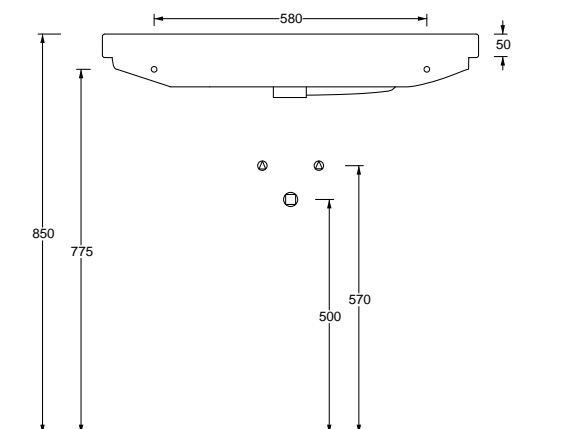

LS100 cm 35x100x13 Kg 18,5

LS80 cm 35x80x13 Kg 14,5

Small

LS60 cm 35x60x13 Kg 11

LS40 cm 35x40x13 Kg 8

LD100 cm 45X100X14 Kg 23

LD80 cm 45X80X14 Kg 19

Art. DS79
 Piatto doccia 72x90xh5,5
 Shower tray 72x90xh5,5