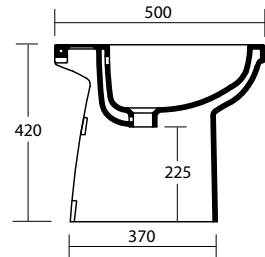

Art. VRS

Wc 58x39xh42 con scarico S
Wc 58x39xh42 with S waste