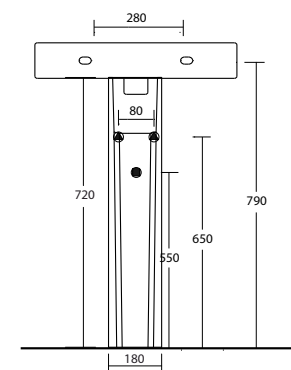

Art. CA

Colonna 14x15,5xh72 adattabile su tutta la serie dei lavabi Aliseo
Column 14x15,5xh72