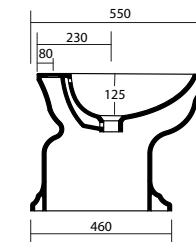

Art. VRMSP

Wc monoblocco 71x36,5xh50 con scarico P trasformabile a S tramite curva tecnica in plastica

Wc monoblock 71x36,5xh50 with P waste transformable to an S waste through a technical curve in plastic