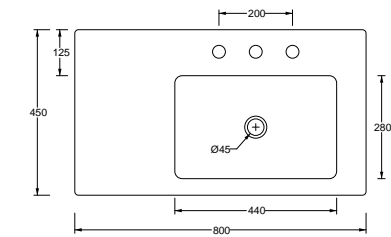

LS100 cm 35x100x13 Kg 18,5

LS80 cm 35x80x13 Kg 14,5

Small

LS60 cm 35x60x13 Kg 11

LS40 cm 35x40x13 Kg 8

LD100 cm 45X100X14 Kg 23

LD80 cm 45X80X14 Kg 19

Art. DS79
 Piatto doccia 72x90xh5,5
 Shower tray 72x90xh5,5