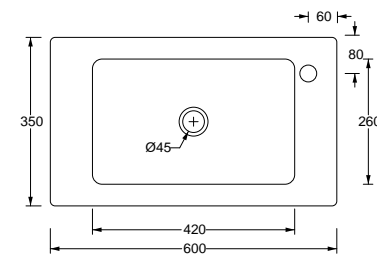

LS100 cm 35x100x13 Kg 18,5

LS80 cm 35x80x13 Kg 14,5

Small

LS60 cm 35x60x13 Kg 11

LS40 cm 35x40x13 Kg 8

LD100 cm 45X100X14 Kg 23

LD80 cm 45X80X14 Kg 19

Art. DS79
 Piatto doccia 72x90xh5,5
 Shower tray 72x90xh5,5