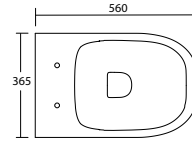

amica

h43

Art. VAMISP

Wc 56x36,5xh50 con scarico P trasformabile a S tramite curva tecnica in plastica
Wc 56x36,5xh50 with P waste transformable to an S waste through a technical curve in plastic

Art. VASPN

Wc 56x36,5xh43 con scarico P trasformabile a S tramite curva tecnica in plastica
Wc 56x36,5xh43 with P waste transformable to an S waste through a technical curve in plastic

Art. VAMIS

Wc 56x36,5 sospeso
Wall hung Wc 56x36,5

necessario fissaggio Art. FVBS
required fixing Art. FVBS

h43

Art. VAMN

Wc monoblocco 72x36,5xh43 con scarico P trasformabile a S tramite curva tecnica in plastica
Wc monoblock 72x36,5xh43 with P waste transformable to an S waste through a technical curve in plastic

164

Art. BAMIS

Bidet monoforo 56x36,5xh50
Bidet 56x36,5xh50 single taphole

Art. BAN

Bidet monoforo 56x36,5xh43
Bidet 56x36,5xh43 single taphole

Art. BAMIS

Bidet 56x36,5 sospeso
Wall hung Bidet 56x36,5

necessario fissaggio Art. FVBS
required fixing Art. FVBS

Art. VAMIMSP

Wc monoblocco 72x36,5xh50 con scarico P trasformabile a S tramite curva tecnica in plastica
Wc monoblock 72x36,5xh50 with P waste transformable to an S waste through a technical curve in plastic

amica

Art. LAMI100

Lavabo 100x55 - rubinetteria monoforo installazione sospesa
Washbasin 100x55 - one taphole wall hung

165

Art. LAMI80

Lavabo 80x55 - rubinetteria monoforo installazione sospesa
Washbasin 80x55 - one taphole wall hung