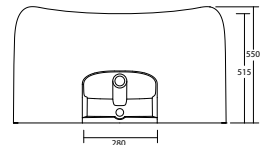

amica

h43

Art. VAMISP

Wc 56x36,5xh50 con scarico P trasformabile a S tramite curva tecnica in plastica
Wc 56x36,5xh50 with P waste transformable to an S waste through a technical curve in plastic

Art. VASPN

Wc 56x36,5xh43 con scarico P trasformabile a S tramite curva tecnica in plastica
Wc 56x36,5xh43 with P waste transformable to an S waste through a technical curve in plastic

Art. VAMIS

Wc 56x36,5 sospeso
Wall hung Wc 56x36,5

necessario fissaggio Art. FVBS
required fixing Art. FVBS

h43

Art. VAMN

Wc monoblocco 72x36,5xh43 con scarico P trasformabile a S tramite curva tecnica in plastica
Wc monoblock 72x36,5xh43 with P waste transformable to an S waste through a technical curve in plastic

164

Art. BAMIS

Bidet monoforo 56x36,5xh50
Bidet 56x36,5xh50 single taphole

Art. BAN

Bidet monoforo 56x36,5xh43
Bidet 56x36,5xh43 single taphole

Art. BAMIS

Bidet 56x36,5 sospeso
Wall hung Bidet 56x36,5

necessario fissaggio Art. FVBS
required fixing Art. FVBS

Art. VAMIMSP

Wc monoblocco 72x36,5xh50 con scarico P trasformabile a S tramite curva tecnica in plastica
Wc monoblock 72x36,5xh50 with P waste transformable to an S waste through a technical curve in plastic

amica

Art. LAMI100

Lavabo 100x55 - rubinetteria monoforo installazione sospesa
Washbasin 100x55 - one taphole wall hung

165

Art. LAMI80

Lavabo 80x55 - rubinetteria monoforo installazione sospesa
Washbasin 80x55 - one taphole wall hung