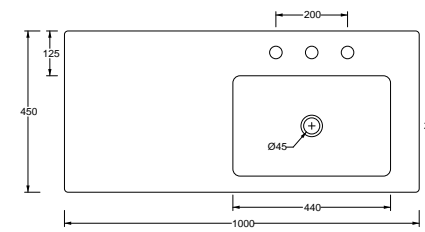

LS100 cm 35x100x13 Kg 18,5

LS80 cm 35x80x13 Kg 14,5

Small

LS60 cm 35x60x13 Kg 11

LS40 cm 35x40x13 Kg 8

LD100 cm 45X100X14 Kg 23

LD80 cm 45X80X14 Kg 19

Art. DS79
 Piatto doccia 72x90xh5,5
 Shower tray 72x90xh5,5