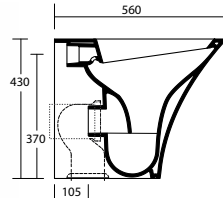

Wc 56x36,5xh50 con scarico P trasformabile a S tramite curva tecnica in plastica
Wc 56x36,5xh50 with P waste transformable to an S waste through a technical curve in plastic

Art. VASPN

Wc 56x36,5xh43 con scarico P trasformabile a S tramite curva tecnica in plastica
Wc 56x36,5xh43 with P waste transformable to an S waste through a technical curve in plastic