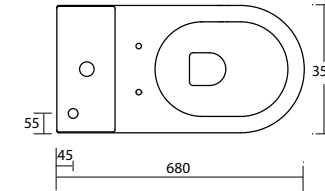

necessario fissaggio Art. FVBS
required fixing Art. FVBS

Art. BG

Bidet monoforo 55x35xh41
Bidet 55x35xh41 single taphole

Art. BGS

Bidet 55x35 sospeso
Wall mounted Bidet 55x35

necessario fissaggio Art. FVBS
required fixing Art. FVBS