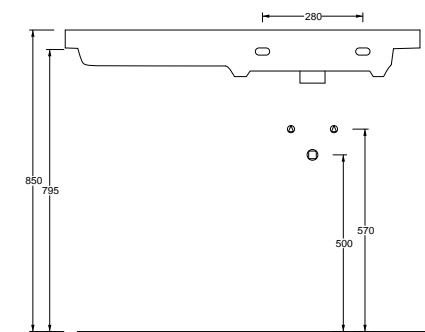

LS100 cm 35x100x13 Kg 18,5

LS80 cm 35x80x13 Kg 14,5

Small

LS60 cm 35x60x13 Kg 11

LS40 cm 35x40x13 Kg 8

LD100 cm 45X100X14 Kg 23

LD80 cm 45X80X14 Kg 19

Art. DS79
 Piatto doccia 72x90xh5,5
 Shower tray 72x90xh5,5