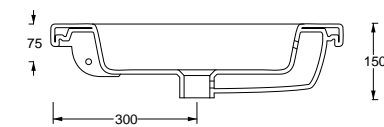

LS100 cm 35x100x13 Kg 18,5

LS80 cm 35x80x13 Kg 14,5

Small

LS60 cm 35x60x13 Kg 11

LS40 cm 35x40x13 Kg 8

LD100 cm 45X100X14 Kg 23

LD80 cm 45X80X14 Kg 19

Art. DS79
 Piatto doccia 72x90xh5,5
 Shower tray 72x90xh5,5