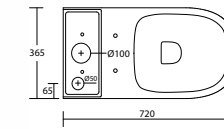

amica

h43

Art. VAMISP

Wc 56x36,5xh50 con scarico P trasformabile a S tramite curva tecnica in plastica
Wc 56x36,5xh50 with P waste transformable to an S waste through a technical curve in plastic

Art. VASPN

Wc 56x36,5xh43 con scarico P trasformabile a S tramite curva tecnica in plastica
Wc 56x36,5xh43 with P waste transformable to an S waste through a technical curve in plastic

Art. VAMIS

Wc 56x36,5 sospeso
Wall hung Wc 56x36,5

necessario fissaggio Art. FVBS
required fixing Art. FVBS

h43

Art. VAMN

Wc monoblocco 72x36,5xh43 con scarico P trasformabile a S tramite curva tecnica in plastica
Wc monoblock 72x36,5xh43 with P waste transformable to an S waste through a technical curve in plastic

164

Art. BAMIS

Bidet monoforo 56x36,5xh50
Bidet 56x36,5xh50 single taphole

Art. BAN

Bidet monoforo 56x36,5xh43
Bidet 56x36,5xh43 single taphole

Art. BAMIS

Bidet 56x36,5 sospeso
Wall hung Bidet 56x36,5

necessario fissaggio Art. FVBS
required fixing Art. FVBS

Art. VAMIMSP

Wc monoblocco 72x36,5xh50 con scarico P trasformabile a S tramite curva tecnica in plastica
Wc monoblock 72x36,5xh50 with P waste transformable to an S waste through a technical curve in plastic

amica

Art. LAMI100

Lavabo 100x55 - rubinetteria monoforo installazione sospesa
Washbasin 100x55 - one taphole wall hung

165

Art. LAMI80

Lavabo 80x55 - rubinetteria monoforo installazione sospesa
Washbasin 80x55 - one taphole wall hung