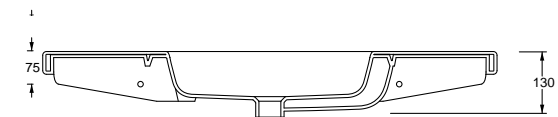

LS100 cm 35x100x13 Kg 18,5

LS80 cm 35x80x13 Kg 14,5

Small

LS60 cm 35x60x13 Kg 11

LS40 cm 35x40x13 Kg 8

LD100 cm 45X100X14 Kg 23

LD80 cm 45X80X14 Kg 19

Art. DS79
 Piatto doccia 72x90xh5,5
 Shower tray 72x90xh5,5