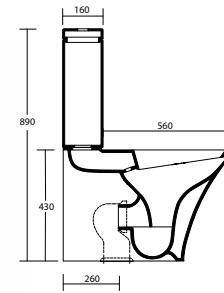

amica

h43

Art. VAMISP

Wc 56x36,5xh50 con scarico P trasformabile a S tramite curva tecnica in plastica
Wc 56x36,5xh50 with P waste transformable to an S waste through a technical curve in plastic

Art. VASPN

Wc 56x36,5xh43 con scarico P trasformabile a S tramite curva tecnica in plastica
Wc 56x36,5xh43 with P waste transformable to an S waste through a technical curve in plastic

Art. VAMIS

Wc 56x36,5 sospeso
Wall hung Wc 56x36,5

necessario fissaggio Art. FVBS
required fixing Art. FVBS

h43

Art. VAMN

Wc monoblocco 72x36,5xh43 con scarico P trasformabile a S tramite curva tecnica in plastica
Wc monoblock 72x36,5xh43 with P waste transformable to an S waste through a technical curve in plastic

164

Art. BAMIS

Bidet monoforo 56x36,5xh50
Bidet 56x36,5xh50 single taphole

Art. BAN

Bidet monoforo 56x36,5xh43
Bidet 56x36,5xh43 single taphole

Art. BAMIS

Bidet 56x36,5 sospeso
Wall hung Bidet 56x36,5

necessario fissaggio Art. FVBS
required fixing Art. FVBS

Art. VAMIMSP

Wc monoblocco 72x36,5xh50 con scarico P trasformabile a S tramite curva tecnica in plastica
Wc monoblock 72x36,5xh50 with P waste transformable to an S waste through a technical curve in plastic

amica

Art. LAMI100

Lavabo 100x55 - rubinetteria monoforo installazione sospesa
Washbasin 100x55 - one taphole wall hung

165

Art. LAMI80

Lavabo 80x55 - rubinetteria monoforo installazione sospesa
Washbasin 80x55 - one taphole wall hung