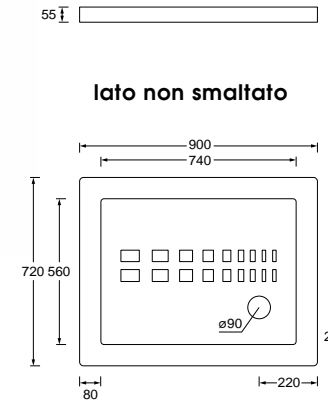

LS100 cm 35x100x13 Kg 18,5

LS80 cm 35x80x13 Kg 14,5

Small

LS60 cm 35x60x13 Kg 11

LS40 cm 35x40x13 Kg 8

LD100 cm 45X100X14 Kg 23

LD80 cm 45X80X14 Kg 19

Art. DS79
 Piatto doccia 72x90xh5,5
 Shower tray 72x90xh5,5