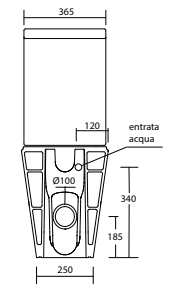

amica

h43

Art. VAMISP

Wc 56x36,5xh50 con scarico P trasformabile a S tramite curva tecnica in plastica
Wc 56x36,5xh50 with P waste transformable to an S waste through a technical curve in plastic

Art. VASPN

Wc 56x36,5xh43 con scarico P trasformabile a S tramite curva tecnica in plastica
Wc 56x36,5xh43 with P waste transformable to an S waste through a technical curve in plastic

Art. VAMIS

Wc 56x36,5 sospeso
Wall hung Wc 56x36,5

necessario fissaggio Art. FVBS
required fixing Art. FVBS

h43

Art. VAMN

Wc monoblocco 72x36,5xh43 con scarico P trasformabile a S tramite curva tecnica in plastica
Wc monoblock 72x36,5xh43 with P waste transformable to an S waste through a technical curve in plastic

164

Art. BAMIS

Bidet monoforo 56x36,5xh50
Bidet 56x36,5xh50 single taphole

Art. BAN

Bidet monoforo 56x36,5xh43
Bidet 56x36,5xh43 single taphole

Art. BAMIS

Bidet 56x36,5 sospeso
Wall hung Bidet 56x36,5

necessario fissaggio Art. FVBS
required fixing Art. FVBS

Art. VAMIMSP

Wc monoblocco 72x36,5xh50 con scarico P trasformabile a S tramite curva tecnica in plastica
Wc monoblock 72x36,5xh50 with P waste transformable to an S waste through a technical curve in plastic

amica

Art. LAMI100

Lavabo 100x55 - rubinetteria monoforo installazione sospesa
Washbasin 100x55 - one taphole wall hung

165

Art. LAMI80

Lavabo 80x55 - rubinetteria monoforo installazione sospesa
Washbasin 80x55 - one taphole wall hung