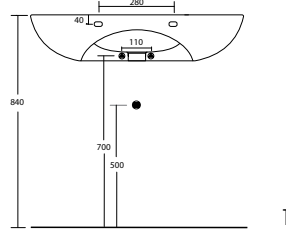

Art. LAMI100

Lavabo 100x55 - rubinetteria monoforo installazione sospesa
Washbasin 100x55 - one taphole wall hung

165