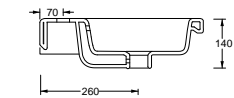

LS100 cm 35x100x13 Kg 18,5

LS80 cm 35x80x13 Kg 14,5

Small

LS60 cm 35x60x13 Kg 11

LS40 cm 35x40x13 Kg 8

LD100 cm 45X100X14 Kg 23

LD80 cm 45X80X14 Kg 19

Art. DS79
 Piatto doccia 72x90xh5,5
 Shower tray 72x90xh5,5