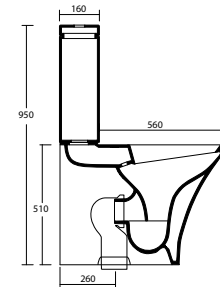

Wc 56x36,5xh50 con scarico P trasformabile a S tramite curva tecnica in plastica
Wc 56x36,5xh50 with P waste transformable to an S waste through a technical curve in plastic

Art. VASPN

Wc 56x36,5xh43 con scarico P trasformabile a S tramite curva tecnica in plastica
Wc 56x36,5xh43 with P waste transformable to an S waste through a technical curve in plastic

164

Art. BAMIS

Bidet monoforo 56x36,5xh50
Bidet 56x36,5xh50 single taphole

Art. BAN

Bidet monoforo 56x36,5xh43
Bidet 56x36,5xh43 single taphole

Art. BAMIS

Bidet 56x36,5 sospeso
Wall hung Bidet 56x36,5

necessario fissaggio Art. FVBS
required fixing Art. FVBS

Art. VAMIMSP

Wc monoblocco 72x36,5xh50 con scarico P trasformabile a S tramite curva tecnica in plastica
Wc monoblock 72x36,5xh50 with P waste transformable to an S waste through a technical curve in plastic