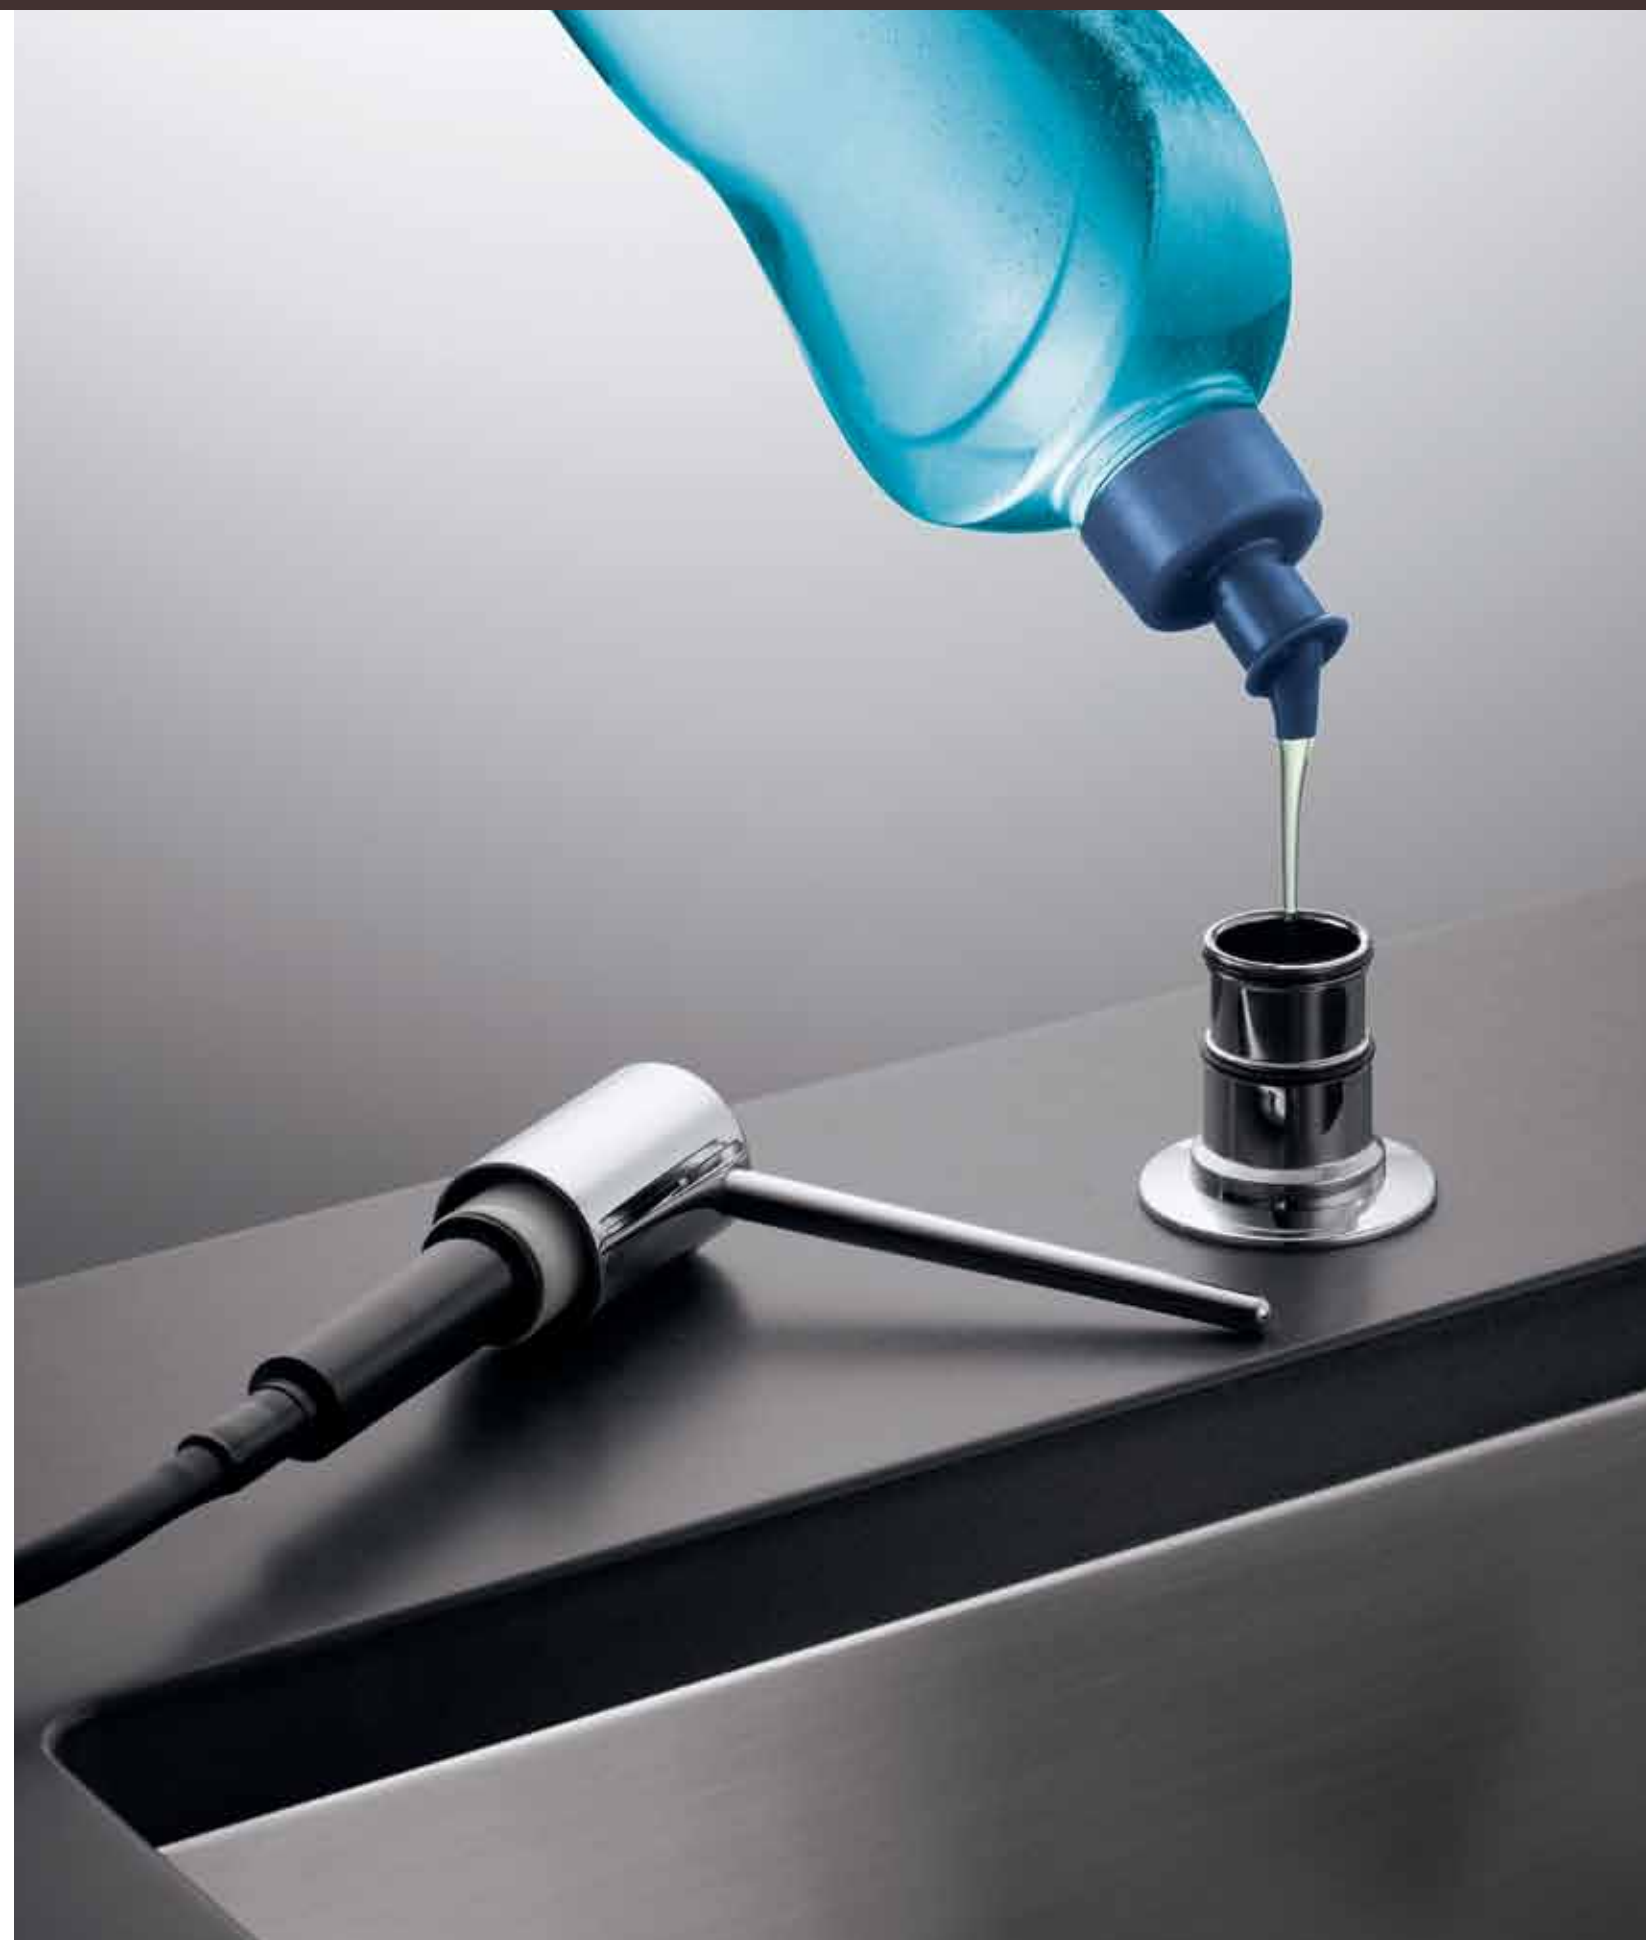

KWC soap dispensers

KWC soap dispensers are in tune with the trend towards uncluttered, functional kitchens. They match the various different lines in design and character and, with their discrete elegance, create an atmosphere of order and clarity.