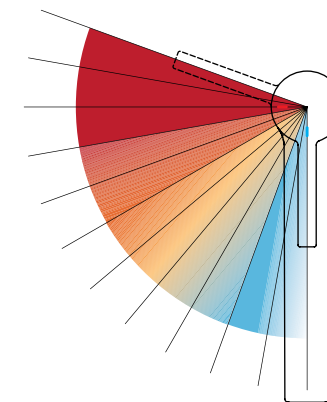

Full lever action

The eye-catching feature of this faucet is its flat lever, which is based on an innovative lever principle with an invisible lifting mechanism. It moves and lifts simultaneously on opening – thus providing a completely new feel to its operation.

Saving systematically

The KWC AVA lavatory faucet meets the highest standards in terms of aesthetics, ecology, hygiene and washing comfort. Around 1.5 gallons per minute (at 60 psi) flow from the integrated Neoperl® Caché® aerator, meaning that between 30% and 40% less water is used than with standard lavatory faucets.